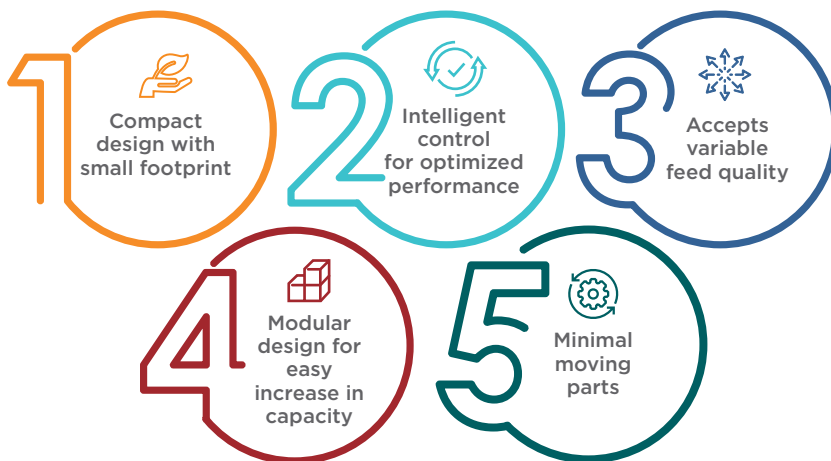

SETTLER

ClearPaa

Efficient
water
clarification

The ClearPaa^{SETTLER} uses the principle of differential density to remove suspended solids from various water sources.

With minimal moving parts, ClearPaa^{SETTLER} offers inherent reliability and minimal maintenance within a compact design to free up valuable site footprint. It is ideal as pre-treatment to media filters or membrane filtration and is often deployed to de-bottleneck systems overloaded by excess suspended solids, as side stream solids removal or as a stand-alone water clarification unit.

APPLICATIONS

- Upgrade of surface water to potable standard
- Pre-treatment for filtration steps and membranes
- Upgrade of waste water for re-use
- Production of process water
- Side stream solids removal
- Treated water discharge to sensitive environment

BENEFITS

- ▶ Few moving parts; low maintenance
- ▶ Smart automation for optimal solids removal efficiency
- ▶ Small footprint
- ▶ Modular and easy to install
- ▶ Minimal site works required

CLEARPAQ^{SETTLER} RANGE