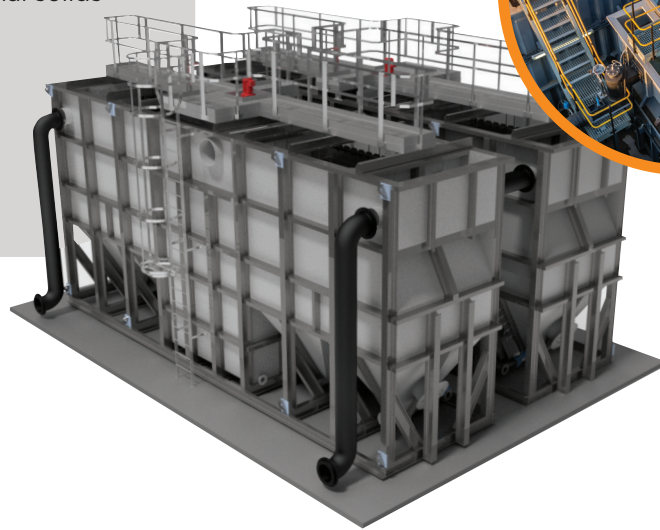

BENEFITS

- Few moving parts; low maintenance
- Smart automation for optimal solids removal efficiency
- Small footprint
- Modular and easy to install
- Minimal site works required

CLEARPAQ^{SETTLER} RANGE

			5	10	15	25	40	
Capacity	Feed flow rate	m³/hr	5,3	10,6	15,8	26,4	42,2	
	Product flow rate	m³/hr	5	10	15	25	40	
Power	Installed	kW	3,0	3,7	4,3	6,1	7,6	
	Absorbed	kW	2,0	2,6	3,3	4,6	5,8	
Size and weight	Width	mm	800	1000	1000	1500	1500	
	Length	mm	3000	3200	4000	4000	6400	
	Weight	kg	2054	3032	3504	4426	5491	
Connections	Feed	Size	NB [mm]	50	50	50	100	100
		Pressure	bar	1	1	1	1	1
	Waste	Size	NB [mm]	25	25	25	50	50
		Pressure	bar	2	2	2	2	2
	Product	Size	NB [mm]	50	50	50	100	100
		Pressure	bar	1	1	1	1	1

CONTACT US

MIDDLE EAST, NORTH AFRICA AND CENTRAL ASIA
UNITED ARAB EMIRATES
Sharjah +971 6557 2334

AFRICA & AMERICAS SOUTH AFRICA
Johannesburg +27 11 209 9200

EUROPE BELGIUM
Liege +32 427 50779

AUSTRALIA, PACIFIC & FAR EAST AUSTRALIA
Adelaide +61 8 8423 0814