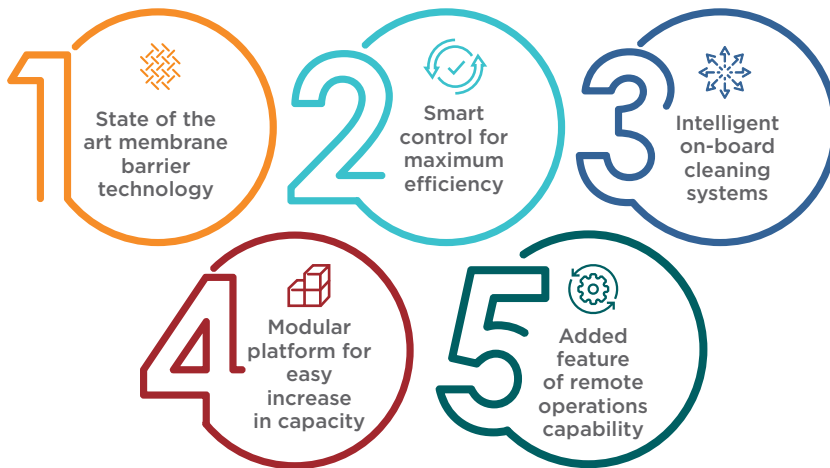

ClearPaq

ULTRA

Efficient
water
filtration

ClearPaq^{ULTRA} is a state of the art Ultra-Filtration (UF) system capable of delivering filtered water of consistent high quality under varying feed conditions with minimal supervision.

ClearPaq^{ULTRA} provides a positive barrier against sub-micron particulate matter, colloidal material and pathogens. It comes pre-commissioned with smart automation to continuously maximize production in line considering production requirements, irrespective of feed conditions. Whether used as a stand-alone filtration system, or part of an integrated treatment process, ClearPaq^{ULTRA} offers flexibility and robust reliability for peace of mind.

APPLICATIONS

- ▶ Upgrade of surface or subsurface waters to potable standard
- ▶ Pre-filtration for desalination processes
- ▶ Upgrade of waste water for re-use
- ▶ Production of process water
- ▶ Treated water discharge to sensitive environment
- ▶ Compact, ideal for footprint-constrained applications

proxo
future focused

BENEFITS

- ▶ Superior product water quality
- ▶ Smart automation for maximum recovery
- ▶ Small footprint
- ▶ Modular and easy to install
- ▶ Minimal site works required
- ▶ State-of-the-art solution for turbidity, solids and pathogen removal.